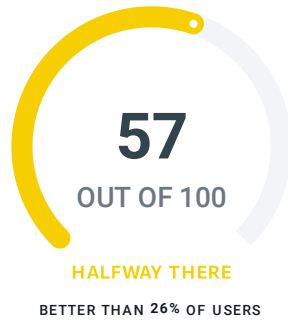

Audit overview

Uncover crucial insights with our SEO audit, pinpointing your website's strengths and areas for improvement to boost your online presence.

HEALTH SCORE