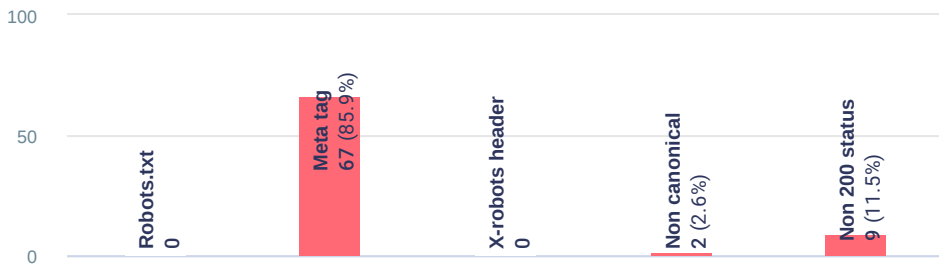

TOP ISSUES

✘ URLs with duplicate page titles	197
✘ No HTTPS encryption	177
✘ Duplicate description	164
✘ Image too big	8
⚠ CSS too big	224

DOMAIN METRICS

📅 Domain expiration	Jul-07 2024		
↔ Backlinks	NaN	🇻 Pages in Yahoo!	247
👤 Referring domains		🌐 Pages in Google	79
🔒 Domain Trust	2	🐉 Pages in Bing	247

PAGE INDEXATION